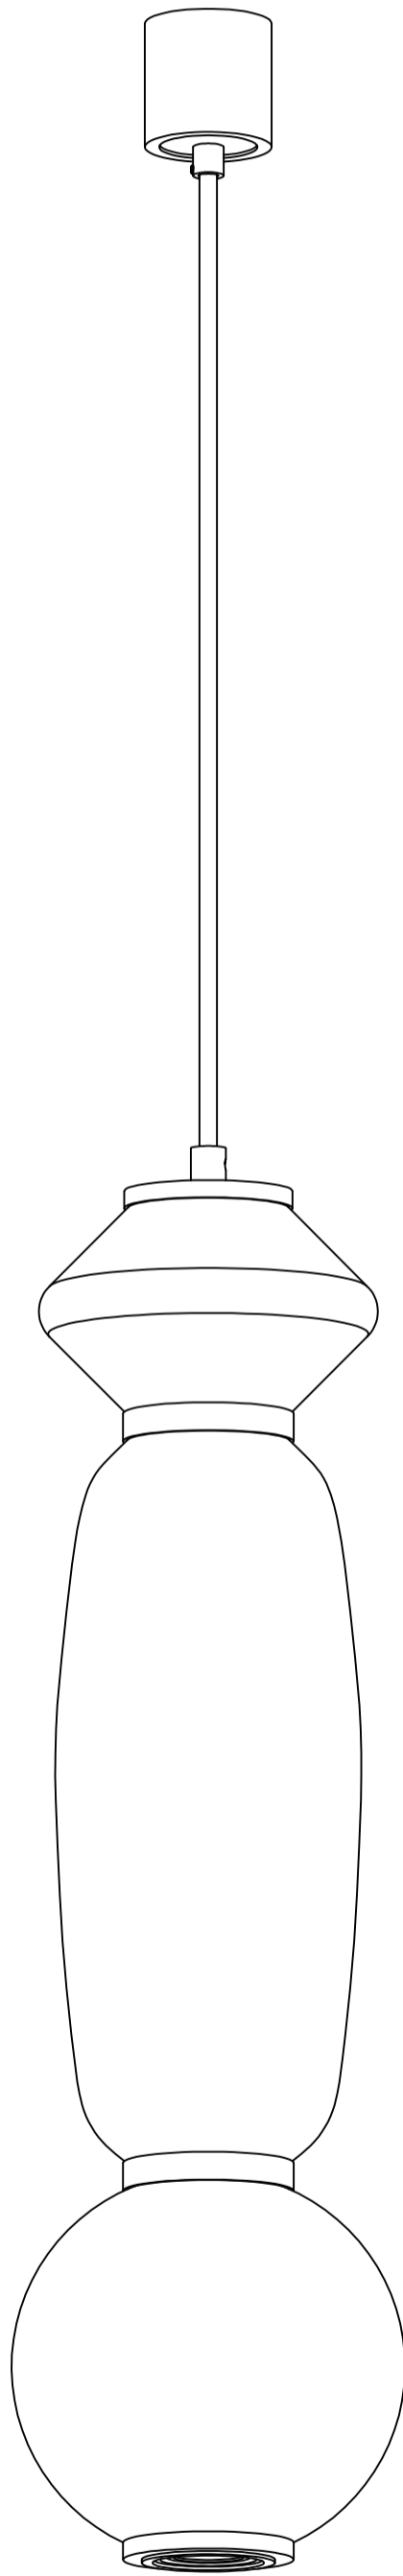

PAPI

C1233/NEG

aromas

POWER: Gu10 1x5W LED

Gu10 LED BULB 5W
(INCLUDE)