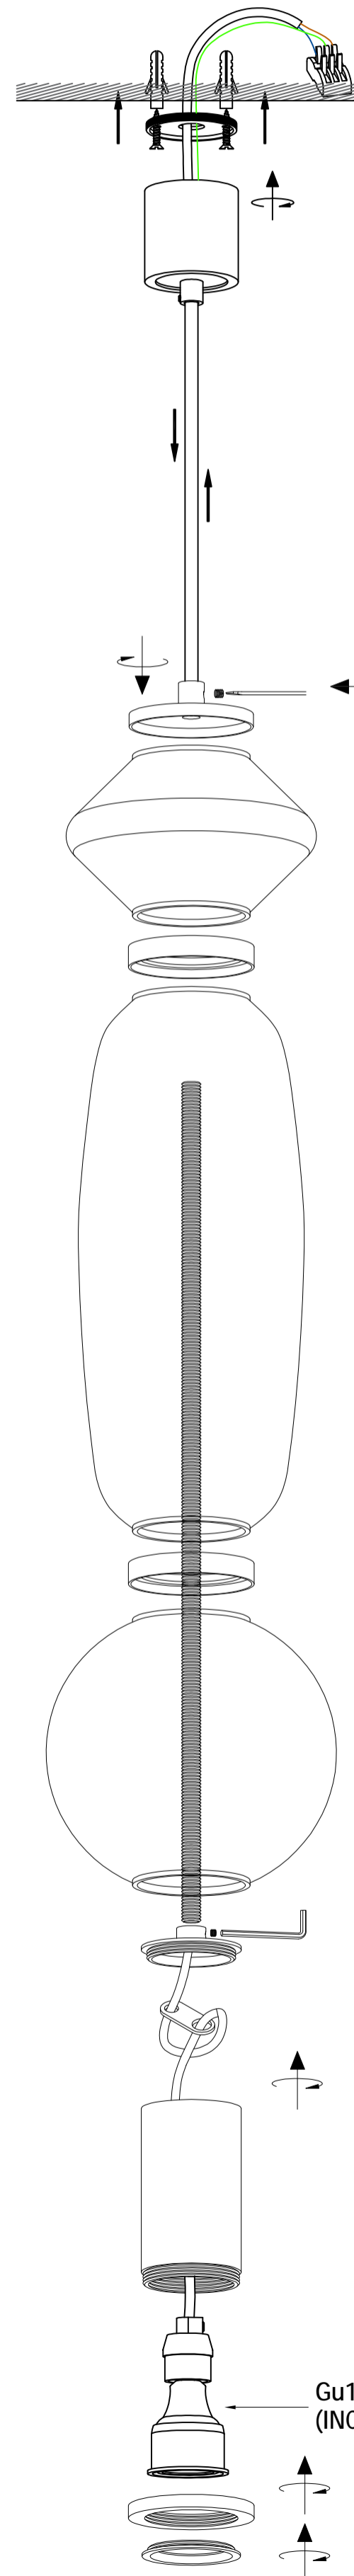

PAPI

C1233/NEG

aromas

POWER: Gu10 1x5W LED

Gu10 LED BULB 5W
(INCLUDE)