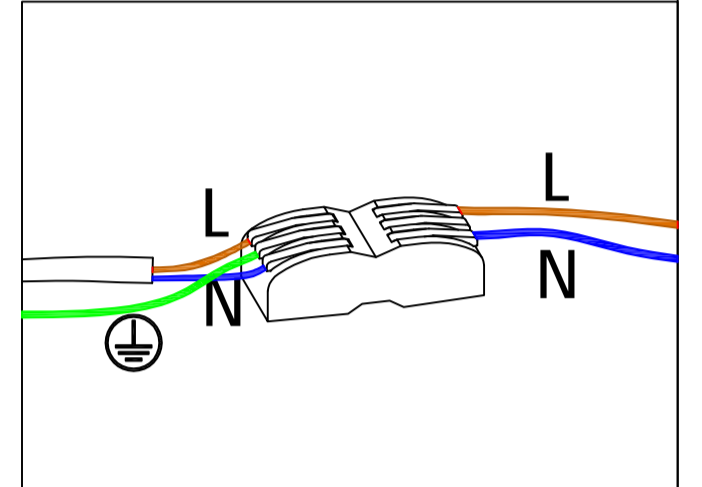

PAPI

C1233/NEG

aromas

POWER: Gu10 1x5W LED

Gu10 LED BULB 5W
(INCLUDE)